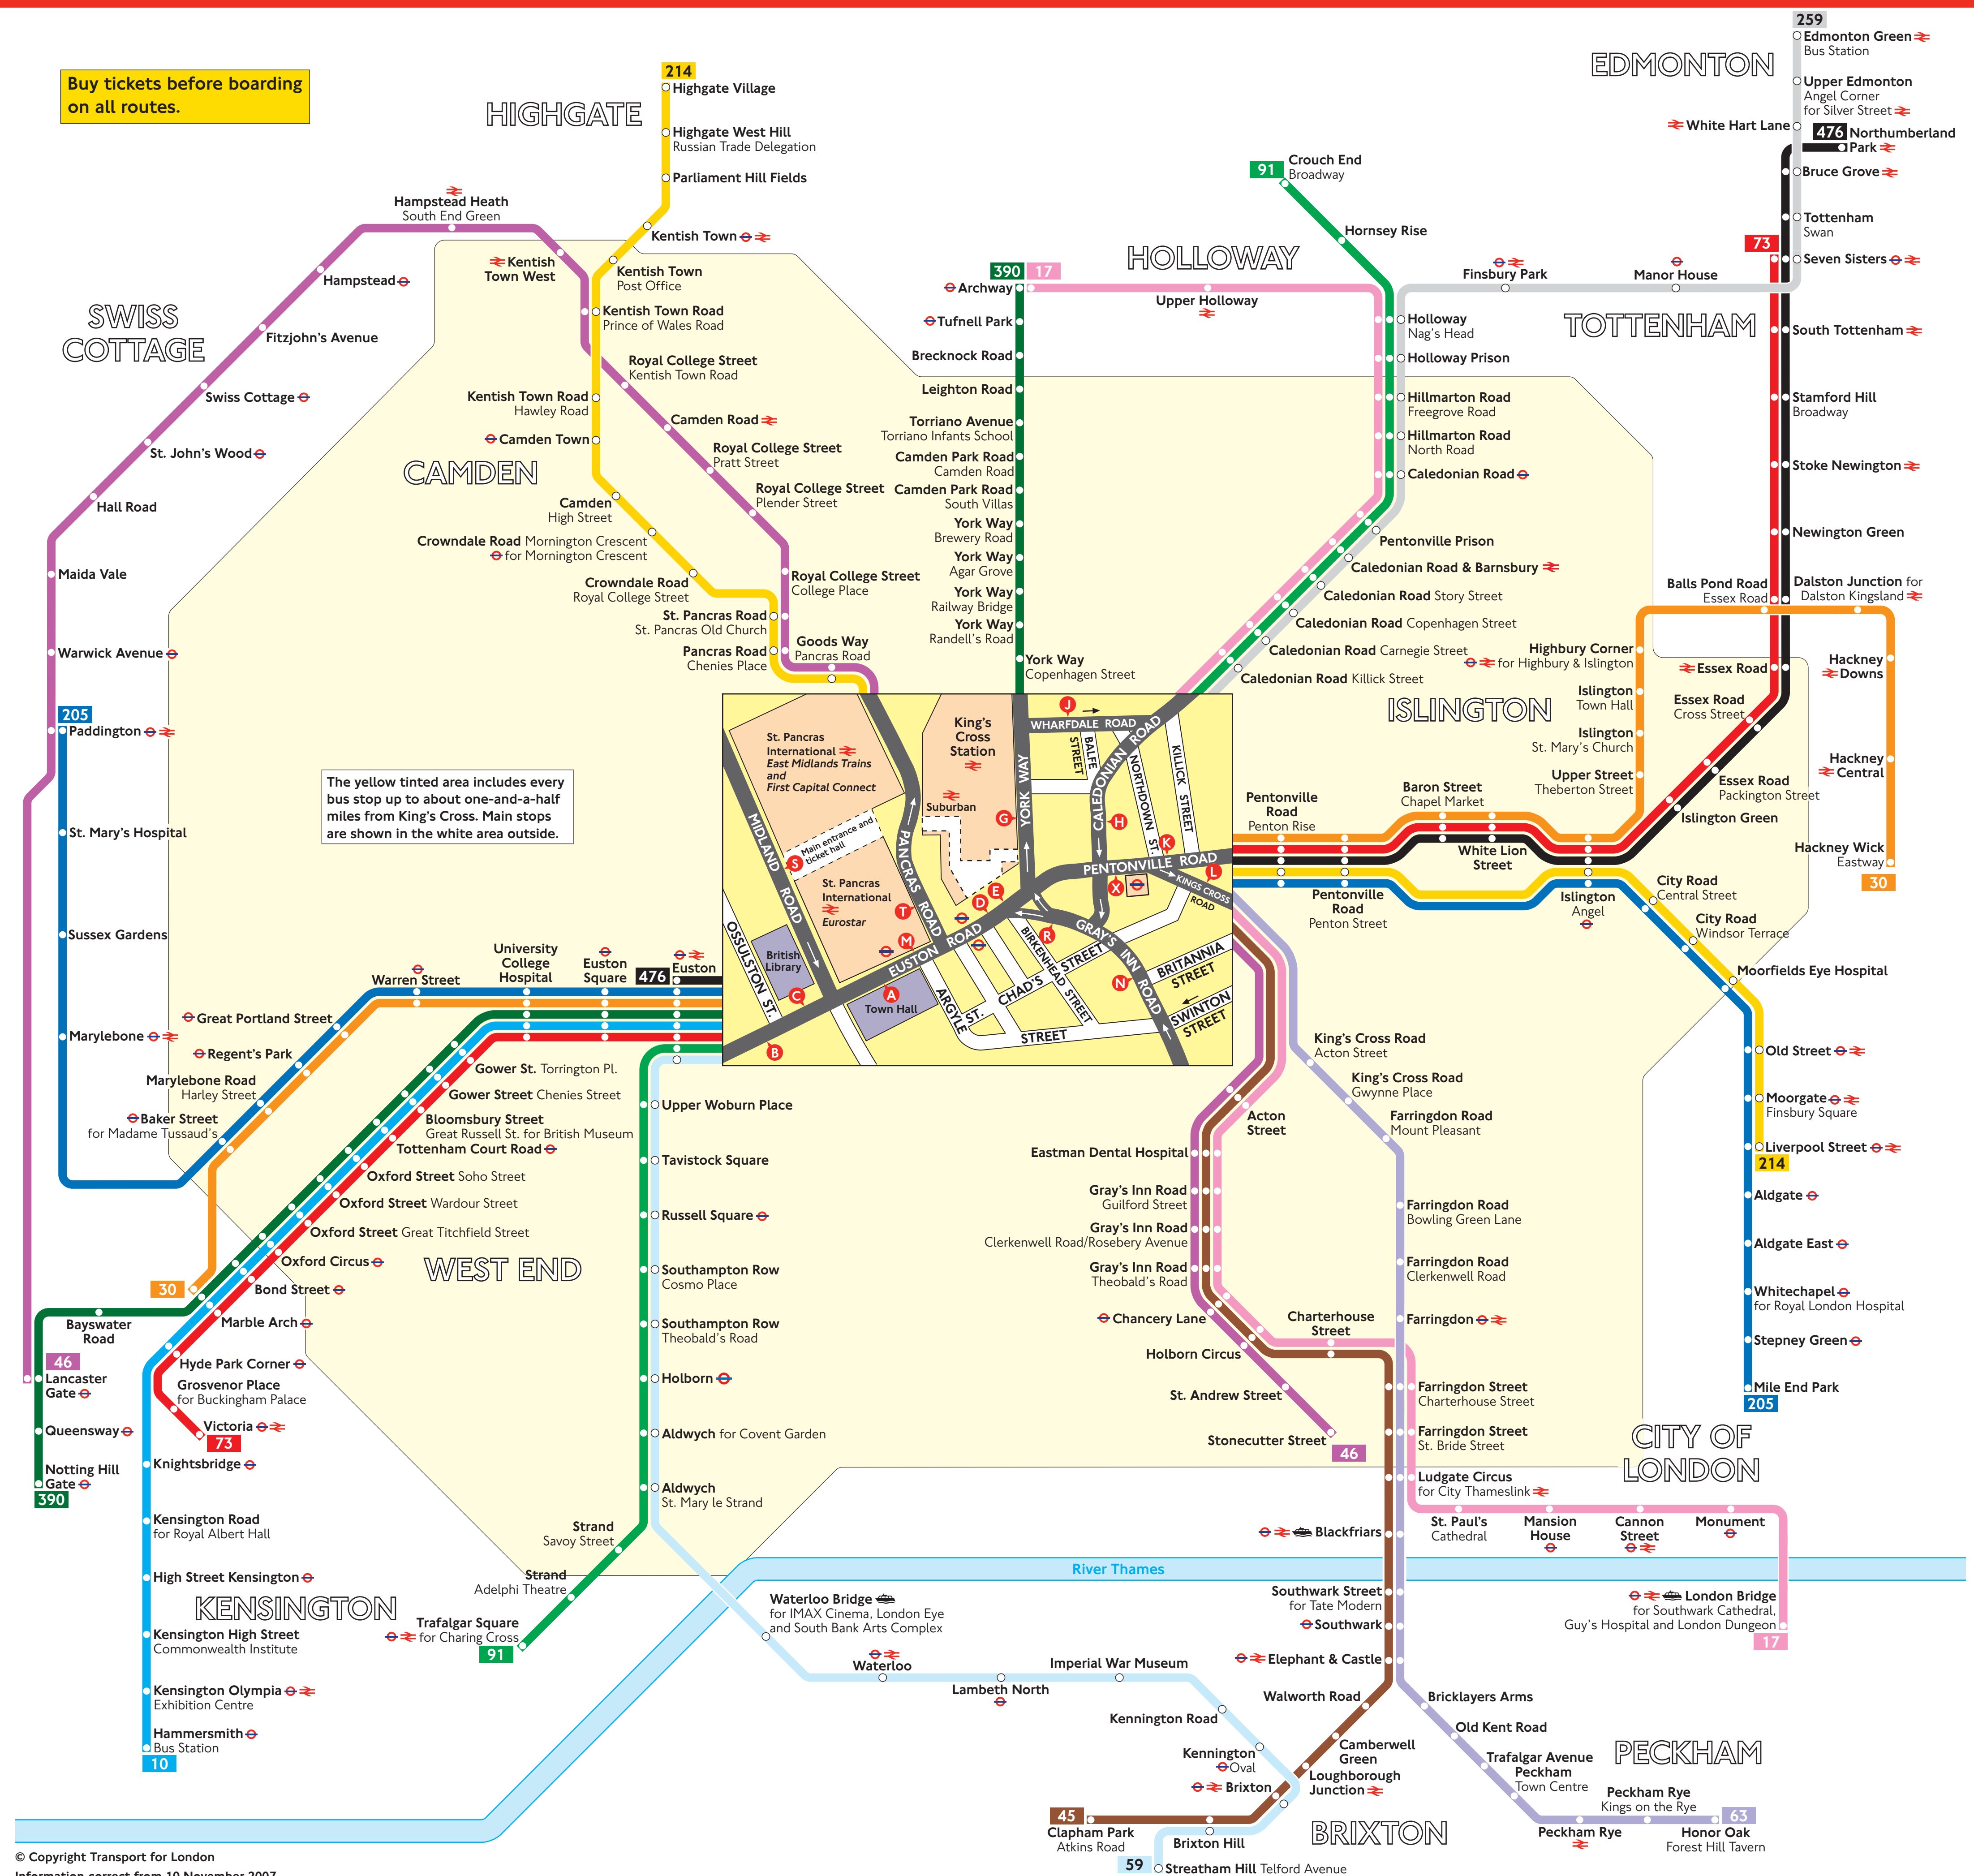

Buses from King's Cross

Buy tickets before boarding on all routes.

The yellow tinted area includes every bus stop up to about one-and-a-half miles from King's Cross. Main stops are shown in the white area outside.

© Copyright Transport for London
Information correct from 10 November 2007

- Key**
- Connections with Underground
 - Connections with National Rail
 - DLR Connections with Docklands Light Railway
 - Connections with river boats
 - Daily except Monday to Friday peak hours
- Red discs show the bus stop you need for your chosen bus service. The disc **A** appears on the top of the bus stop in the street (see map of town centre in centre of diagram).

Destination	Bus routes	Bus stops
Oxford Street	10, 390, 73	A B H J R, A B R X
P		
Paddington	46	N T
Peckham Rye	205, 63	A B R X, D L S
Pentonville Prison	17, 259, 91	G J N, C G M
Pentonville Road	30, 73, 205, 476	C E K
Q		
Queensway	390	A B H J R
R		
Royal Albert Hall	10	A B H J R
Royal College Street	46	N T
Russell Square	59, 91	A B H R
S		
St. John's Wood	46	N T
St. Paul's Churchyard	17	H L
Seven Sisters	73, 476, 259	C E K, G J N
South Tottenham	73, 476	C E K
Southwark	45, 63	D L S
Stepney Green	205	C E K
Stoke Newington	73, 476	C E K
Stonecutter Street	46	D L S
Streatham Hill Telford Avenue	59	A B H R
Swiss Cottage	46	N T
T		
Tavistock Square	59, 91	A B H R
Tottenham Swan	259	G J N
Tottenham Court Road	476	C E K
Tottenham Court Road	10, 390, 73	A B H J R, A B R X
Trafalgar Square for Charing Cross	91	A B H R
Tufnell Park	390	C G M
U		
University College Hospital	10, 390, 30, 73, 205	A B H J R, A B R X
V		
Victoria	73	A B R X
W		
Warren Street	30, 205	A B R X
Warwick Avenue	46	N T
Waterloo	59	A B H R
White Hart Lane	259	G J N
White Lion Street	30, 73, 476	C E K
Whitechapel Royal London Hospital	205	C E K
Y		
York Way	390	C G M